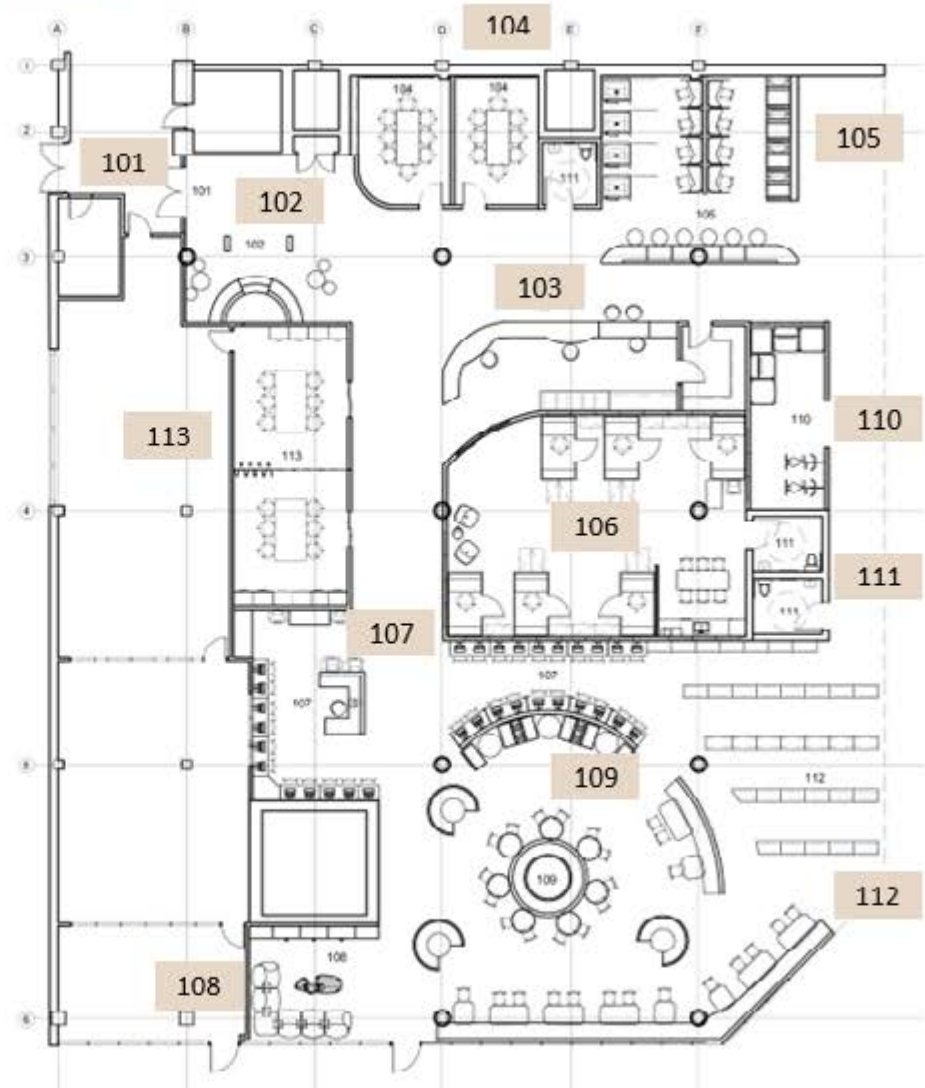

- 101 - Entry
- 102 - Kiosk
- 103 - Reception
- 104 - Study rooms
- 105 - Individual use
- 106 - Office
- 107 - IT Computer area
- 108 - Games room
- 109 - Collaborative
- 110 - Wellness room
- 111 - Washroom
- 112 - General books
- 113 - Meeting Room

 **PHASE 1 - ST. CLAIR LIBRARY FLOOR PLAN**
3' 9' 15"

Single Use Study Area

- KEY:
- 1. Pantone S Chair
 - 2. Pod Workstation
 - 3. Opal Glass Pendant
 - 4. BuzziNest
 - 5. Laum upholstery
 - 6. Amcork Chocolate wall tile
 - 7. BuzziMood - Moze Tile
 - 8. Vertical wood slats - BENMU
 - 9. Baux Wood Wool
 - 10. Martela - Floyd Screen upholstery
 - 11. Martela - Grige Stained Ash
 - 12. Pantone S Chair - Arugula
 - 13. Armstrong Cocomilk Sheet
 - 14. Armstrong Healing Sage Sheet

PLAN VIEW