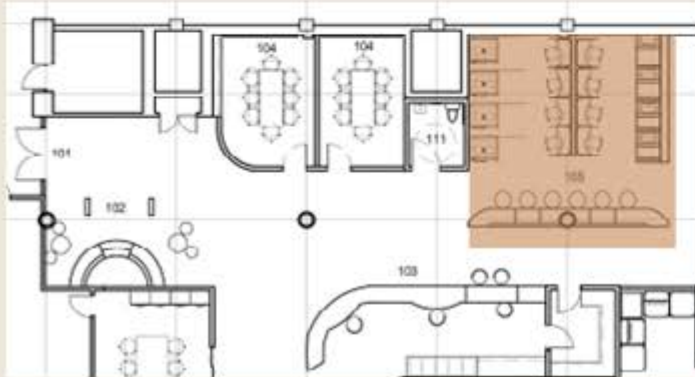

- 101 - Entry
- 102 - Kiosk
- 103 - Reception
- 104 - Study rooms
- 105 - Individual use
- 106 - Office
- 107 - IT Computer area
- 108 - Games room
- 109 - Collaborative
- 110 - Wellness room
- 111 - Washroom
- 112 - General books
- 113 - Meeting Room

 **PHASE 1 - ST. CLAIR LIBRARY FLOOR PLAN**
3' 9' 15"

Single Use Study Area

- KEY:
- 1. Pantone S Chair
 - 2. Pod Workstation
 - 3. Opal Glass Pendant
 - 4. BuzziNest
 - 5. Laum upholstery
 - 6. Amcork Chocolate wall tile
 - 7. BuzziMood - Moze Tile
 - 8. Vertical wood slats - BENMU
 - 9. Baux Wood Wool
 - 10. Martela - Floyd Screen upholstery
 - 11. Martela - Grige Stained Ash
 - 12. Pantone S Chair - Arugula
 - 13. Armstrong Cocomilk Sheet
 - 14. Armstrong Healing Sage Sheet

PLAN VIEW