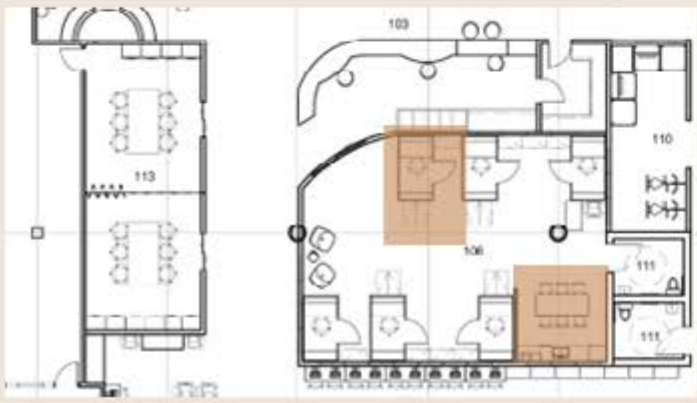

Staff Kitchenette

Office Pods

KEY:

1. North 56 Laru Chair - Teknion
2. H2 Height Adjustable Table from Teknion
3. Visio task chair - Teknion
4. Mew Pods collection - Teknion
5. Cloud white paint - BM
6. Newburg green paint - BM
7. Hella - West Wood Hardwood
8. StoneX - infinity granite
9. Stonex - infinity granite
10. Maritime Biotope - LUUM
11. Armstrong Cocomilk Sheet
12. Armstrong Healing Sage Sheet
13. Neo-chef countertop Microwave - LG
14. Samsung dishwasher - CASS
15. Tate walnut dining table - crate & barrel
16. 24" compact fridge - LG

PLAN VIEW