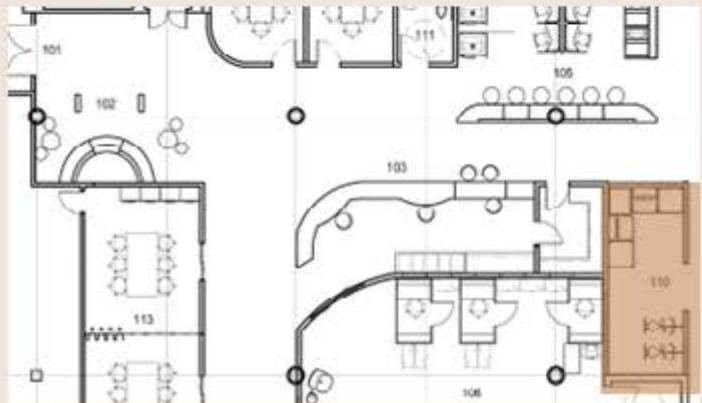

Wellness Room

1. **KEY:**
1. Tekton Gas Modern Mix Modular O4
  2. Custom In-Wall Seating
  3. Efitment BOOH Workstation
  4. Holly - West Wind Hardwood
  5. Lamm Top Coat, Claycast
  6. Benjamin Moore Cloud Point
  7. EXYD, EXYD M
  8. 5form Varia glass
  9. Newburg Benjamin Moore
  10. Armstrong Cocornilk Sheet
  11. Vertical Wood Slats BENMU